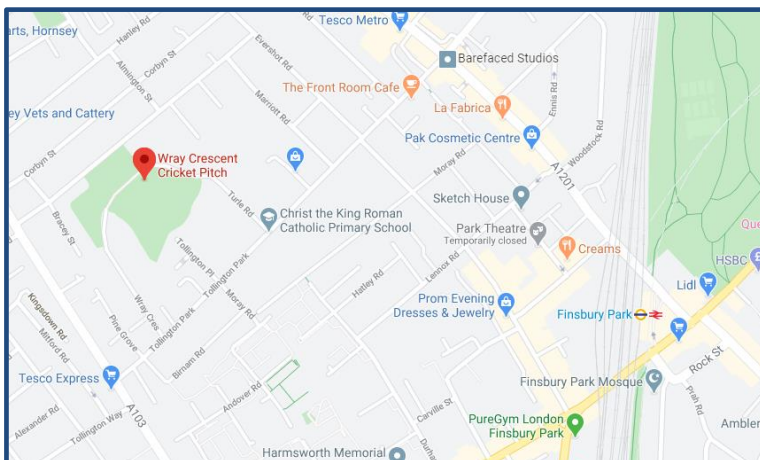

## Map

Wray Crescent is 15 minutes walk from Finsbury Park station.

If you can't find it please call Marcus  
**0780 152 9963**